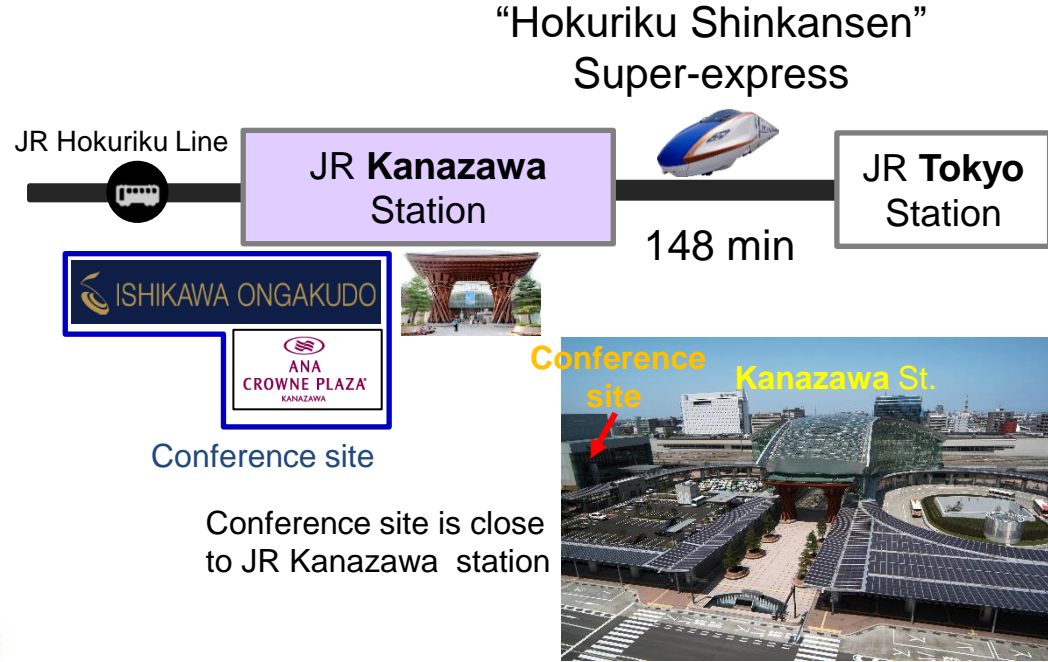

# Venue & Access

# Conference site: ISHIKAWA ONGAKUDO & ANA CROWN PLAZA KANAZAWA HOTEL

To Tokyo

Conference site

ISHIKAWA ONGAKUDO

ANA CROWNE PLAZA KANAZAWA

To Parking Lot  
ホテル地下駐車場

Ishikawa ongakudo

ANA crown plaza KANAZAWA hotel

ISHIKAWA ONGAKUDO  
Concert Hall, Hogaku Hall, Koryu Hall

- Site for numerous prestigious international conferences
- 1,560 seat main hall (Concert Hall)
- 760 seat Japanese Traditional hall (Hogaku Hall)
- Various types of conference rooms

The venues of IWN 2018 are Ishikawa Ongakudo and ANA crown plaza KANAZAWA hotel, closed to the JR Kanazawa Station, easily reached by walk and bus from many hotels.