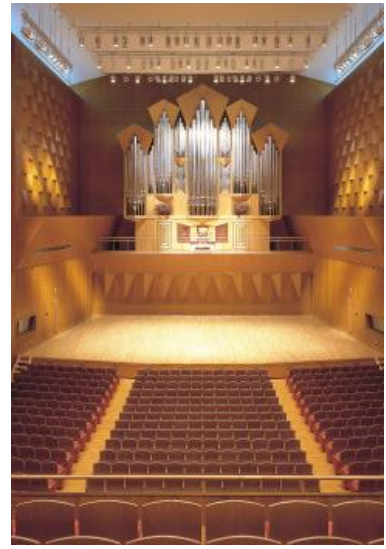

# Conference site: ISHIKAWA ONGAKUDO & ANA CROWNE PLAZA KANAZAWA HOTEL

ISHIKAWA ONGAKUDO  
Concert Hall, Hogaku Hall, Koryu Hall

- Site for numerous prestigious international conferences
- 1,560 seat main hall (Concert Hall)
- 760 seat Japanese Traditional hall (Hogaku Hall)
- Various types of conference rooms