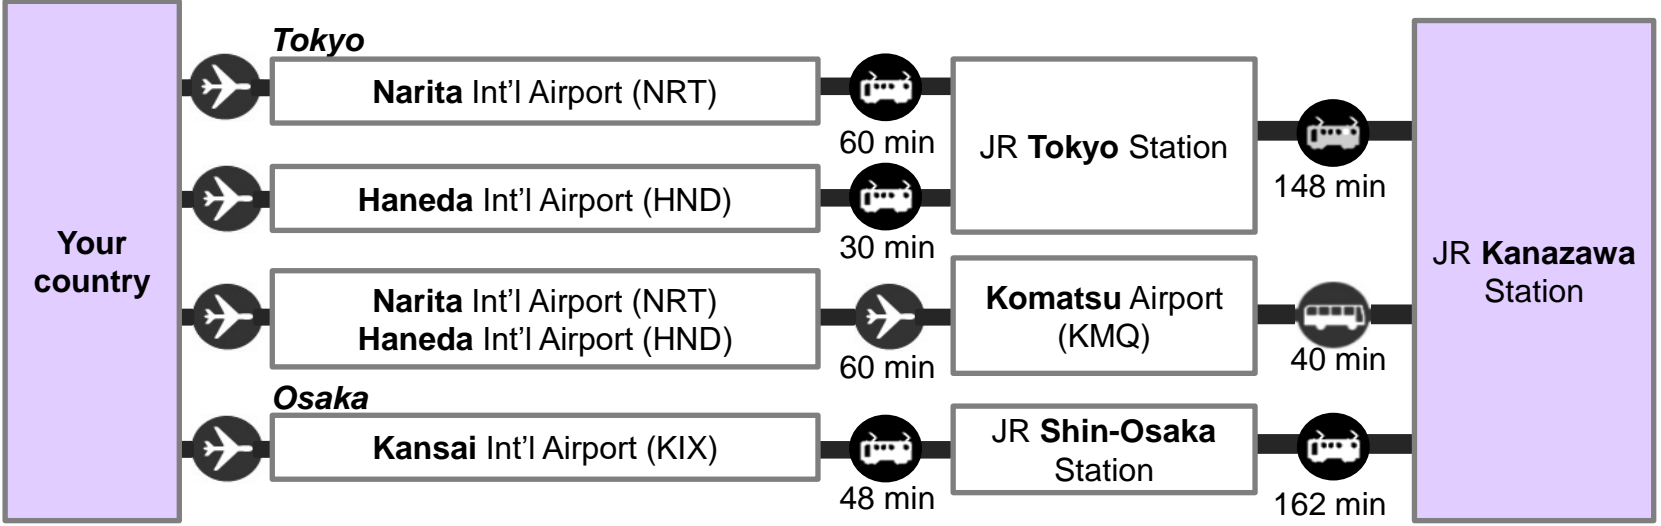

# Venue & Access

# Conference site: ISHIKAWA ONGAKUDO & ANA CROWNE PLAZA KANAZAWA HOTEL

ISHIKAWA ONGAKUDO  
Concert Hall, Hogaku Hall, Koryu Hall

- Site for numerous prestigious international conferences
- 1,560 seat main hall (Concert Hall)
- 760 seat Japanese Traditional hall (Hogaku Hall)
- Various types of conference rooms

The venues of IWN 2018 are Ishikawa Ongakudo and ANA crowne plaza KANAZAWA hotel, closed to the JR Kanazawa Station, easily reached by walk and bus from many hotels.

ANA crowne plaza  
KANAZAWA hotel