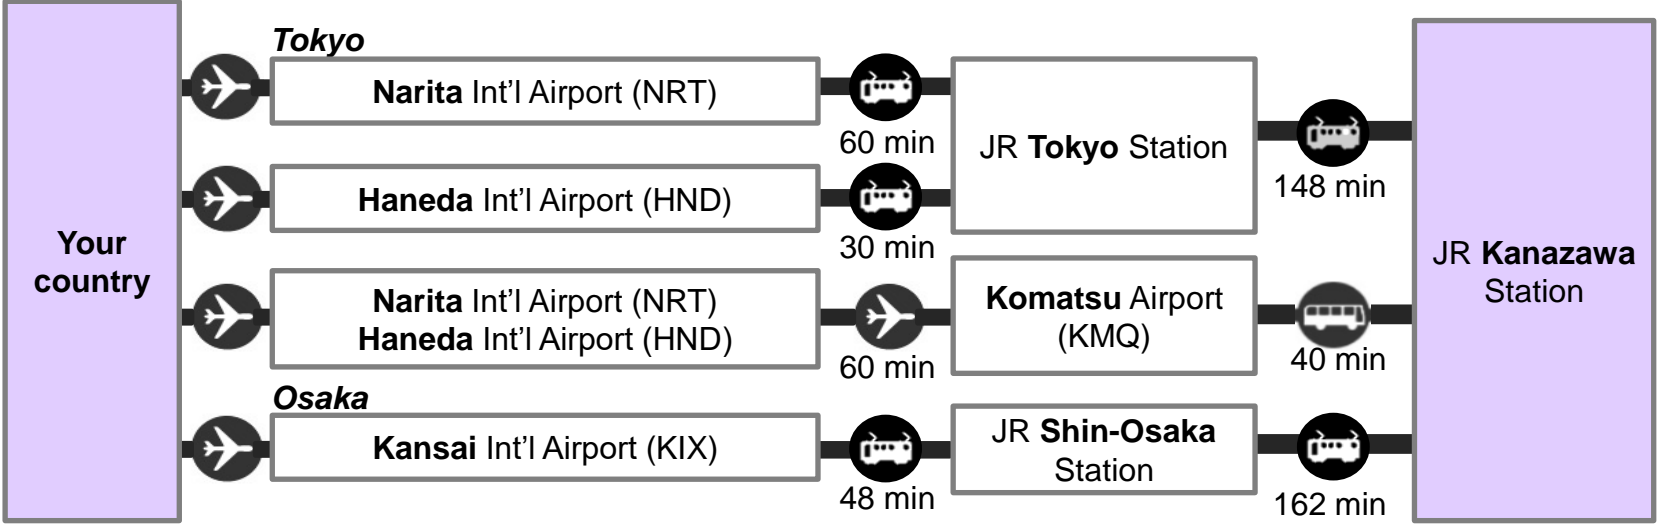

# Venue & Access

# Conference site: ISHIKAWA ONGAKUDO & ANA CROWN PLAZA KANAZAWA HOTEL

To Tokyo

Conference site

ISHIKAWA ONGAKUDO

ANA CROWNE PLAZA KANAZAWA

To Parking Lot  
ホテル地下駐車場

Ishikawa ongakudo

ANA crown plaza KANAZAWA hotel

ISHIKAWA ONGAKUDO  
Concert Hall, Hogaku Hall, Koryu Hall

- Site for numerous prestigious international conferences
- 1,560 seat main hall (Concert Hall)
- 760 seat Japanese Traditional hall (Hogaku Hall)
- Various types of conference rooms

The venues of IWN 2018 are Ishikawa Ongakudo and ANA crown plaza KANAZAWA hotel, closed to the JR Kanazawa Station, easily reached by walk and bus from many hotels.