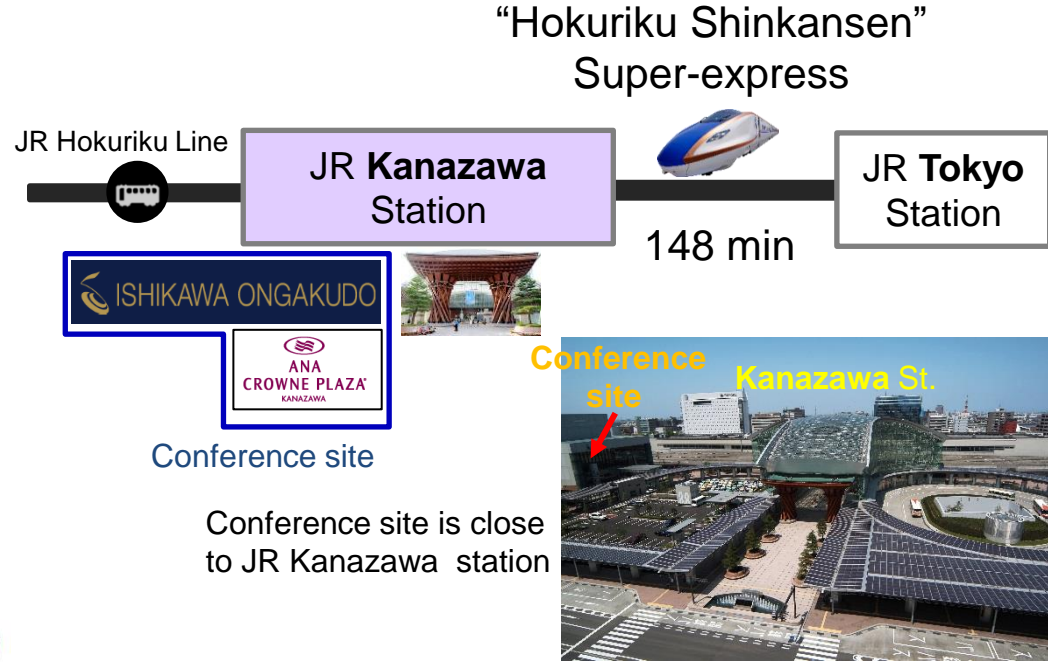

# Venue & Access

# Conference site: ISHIKAWA ONGAKUDO & ANA CROWNE PLAZA KANAZAWA HOTEL

ISHIKAWA ONGAKUDO  
Concert Hall, Hogaku Hall, Koryu Hall

- Site for numerous prestigious international conferences
- 1,560 seat main hall (Concert Hall)
- 760 seat Japanese Traditional hall (Hogaku Hall)
- Various types of conference rooms

The venues of IWN 2018 are Ishikawa Ongakudo and ANA crowne plaza KANAZAWA hotel, closed to the JR Kanazawa Station, easily reached by walk and bus from many hotels.

ANA crowne plaza  
KANAZAWA hotel